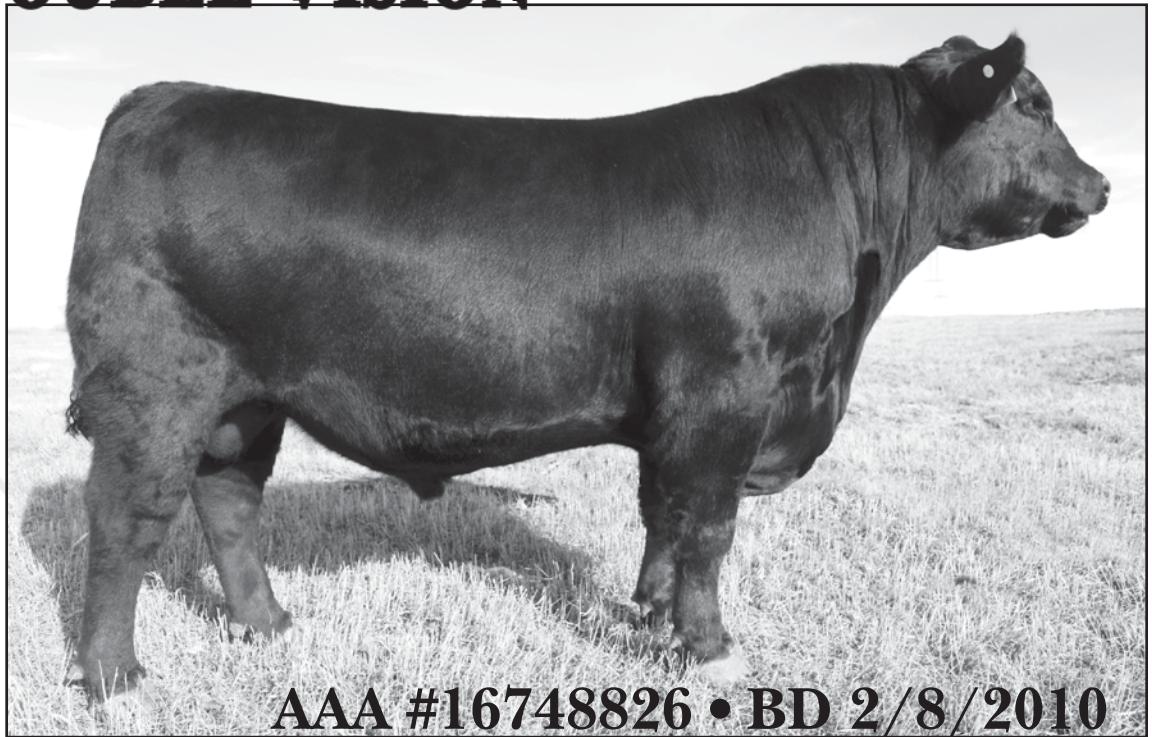

JINDRA DOUBLE VISION

Outstanding new herd sire

BW +1.0 · WW +74
YW +118 · Milk +26

BW 83 · Adj WW 971
Adj YW 1625
Adj SC 38
%IMF 4.32 · RE 18.2

Owned by
JINDRA ANGUS
&
MACHOLAN ANGUS
Linwood, NE

Sale Day Special
$20/unit

AAA #16748826 • BD 2/8/2010

Semen $25/unit
Certificates $35

Bon View New Design 878
SIRE: CONNEALY REFLECTION
Happy Grill of Conanga 6260

Hoff Limited Edition S C 594
DAM: HOFF RACHEL 8312 405
Hoff Miss Expo S C 4223

Jindra Angus promotional
materials handled by

CHRISMAN
CATTLE SERVICES
Print Design

www.chrismancattleservices.com

SALE CATALOGS
AD DESIGN
FLYERS
WEB DESIGN
BUSINESS CARDS

Call Kelli Chrisman today
to discuss your future
promotional needs.

308-394-6613